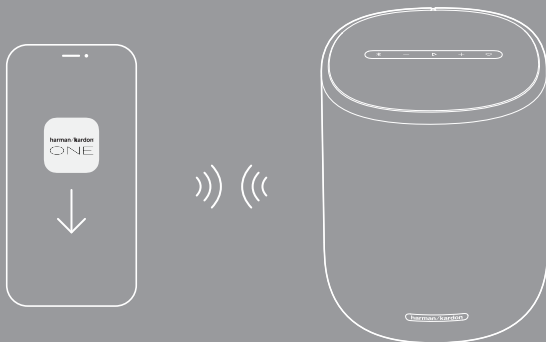

## WI-FI SETUP

On an Android™ or iOS device, add the speaker to your home Wi-Fi network through the Harman Kardon One app. Follow the app instructions to complete setup.

\* Some features require subscriptions or services not available in all countries.