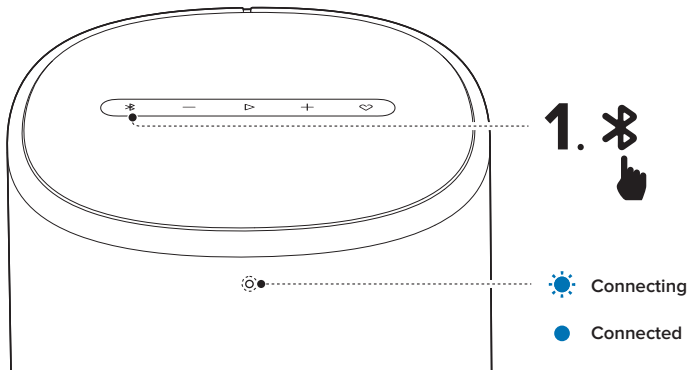

BLUETOOTH PAIRING

Music streaming through Bluetooth will pause when you start music streaming through Wi-Fi.

2. **SETTINGS**
Bluetooth

3. **DEVICES**
Enchant Speaker Connected